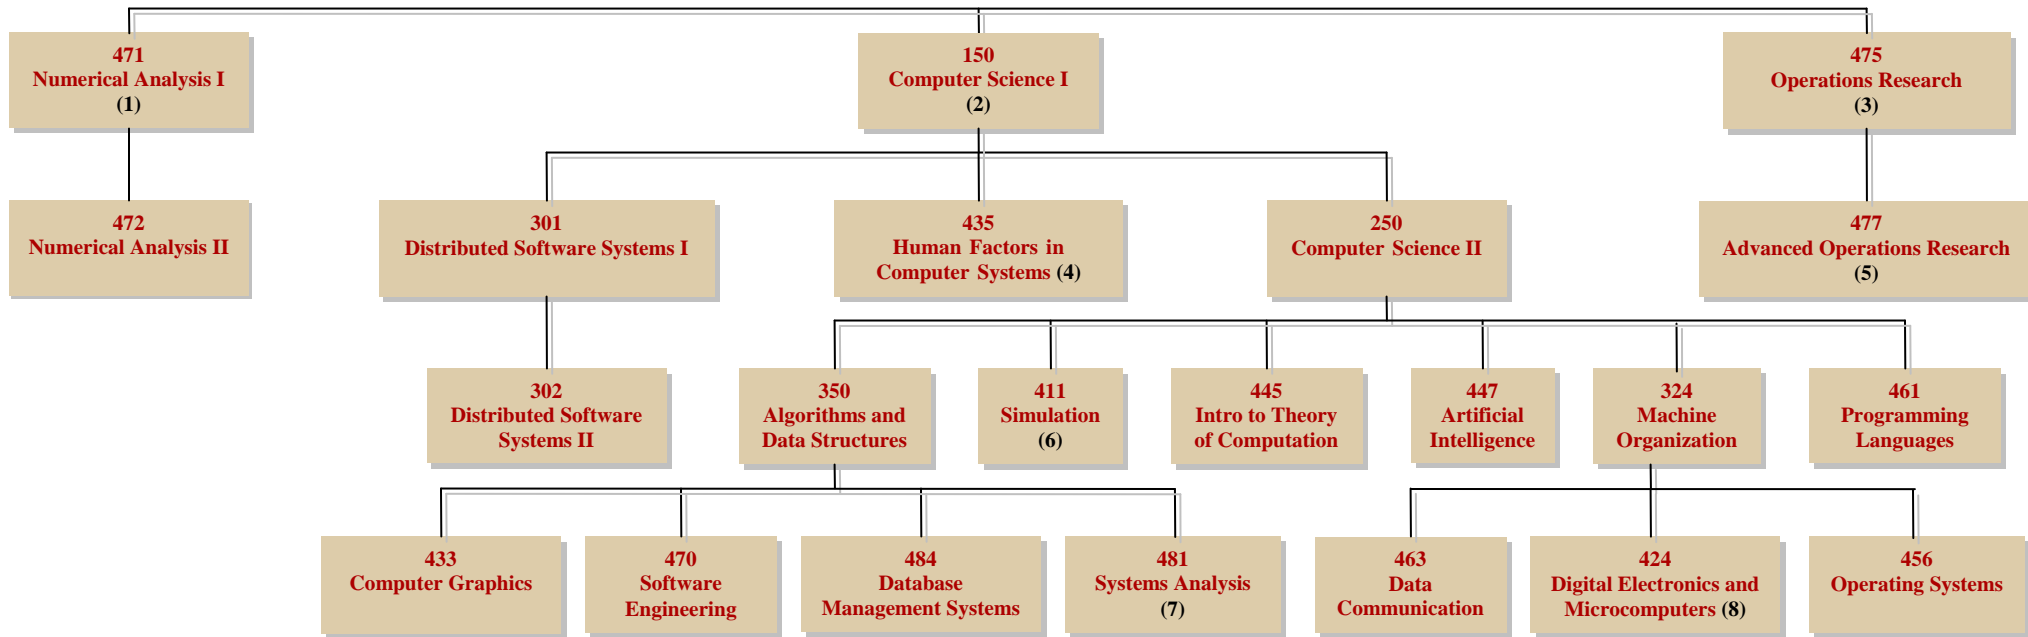

Computer Science Prerequisites for Core and Elective Courses

(1) 471 has MATH 225 as a requirement

(2) 150 has MATH 102 as a co-requirement

(3) 475 has MATH 125 and STAT 281 or instructors consent as a requirement