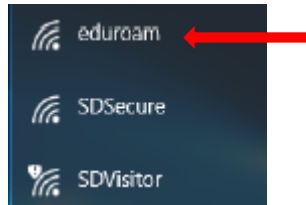

# Wireless eduroam Setup for Windows

1. Right click the wireless icon

2. Click on eduroam

3. Click Connect

4. Enter your USD email address and account password

5. Click Submit

6. Tap "I accept the terms"

7. Your network connection is now being enabled.  
8. Web browser should open to home page. If not refresh web browser.