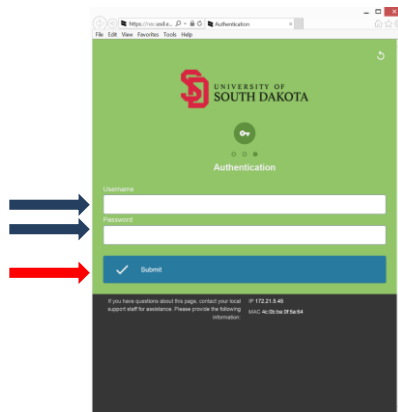

# Wireless eduroam Setup for Windows

1. Right click the wireless icon

2. Click on eduroam

3. Click Connect

4. Enter your USD email address and account password

5. Click Submit

6. Tap "I accept the terms"

7. Your network connection is now being enabled.  
8. Web browser should open to home page. If not refresh web browser.