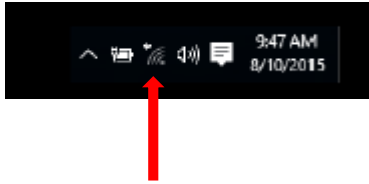

# Wireless eduroam Setup for Windows

1. Right click the wireless icon

2. Click on eduroam

3. Click Connect

4. Enter your USD email address and account password

5. Click Submit

6. Tap "I accept the terms"

7. Your network connection is now being enabled.  
8. Web browser should open to home page. If not refresh web browser.