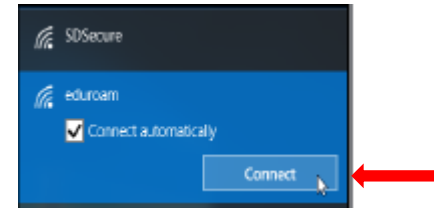

# Wireless eduroam Setup for Windows

1. Right click the wireless icon

2. Click on eduroam

3. Click Connect

4. Enter your USD email address and account password

5. Click Submit

6. Tap "I accept the terms"

7. Your network connection is now being enabled.  
8. Web browser should open to home page. If not refresh web browser.