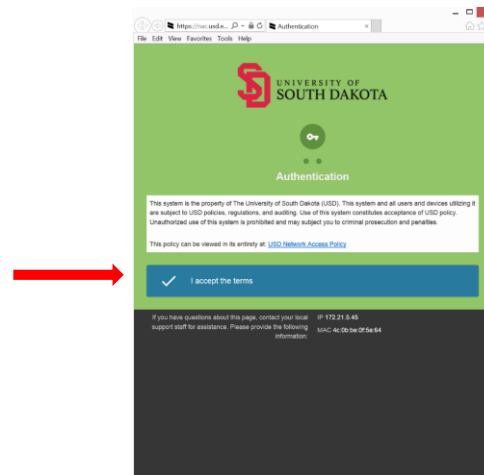

# Wireless eduroam Setup for Windows

1. Right click the wireless icon

2. Click on eduroam

3. Click Connect

4. Enter your USD email address and account password

5. Click Submit

6. Tap "I accept the terms"

7. Your network connection is now being enabled.  
8. Web browser should open to home page. If not refresh web browser.