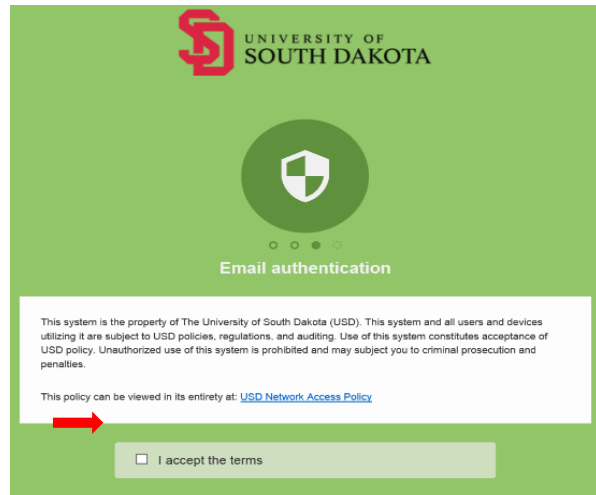

Wireless SDVisitor SMS Setup

1. Right click the wireless icon
2. Click on SDVisitor
3. Open an Internet Web Browser.

4. Click Limited Access – Guests Only

5. You will see Select an authentication method.

6. SMS authentication

7. Click I accept the terms.

8. Enter Telephone number.

9. Choose mobile provider
10. Click Submit

11. Confirm Mobile Phone Number With Pin that is sent to your phone

Once network connectivity is established you will be automatically redirected to your home web page.