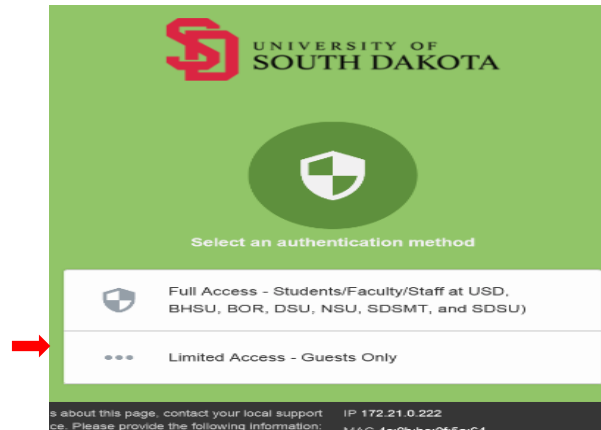

Wireless SDVisitor SMS Setup

1. Right click the wireless icon
2. Click on SDVisitor
3. Open an Internet Web Browser.

4. Click Limited Access – Guests Only

5. You will see Select an authentication method.

6. SMS authentication

7. Click I accept the terms.

8. Enter Telephone number.

9. Choose mobile provider
10. Click Submit

11. Confirm Mobile Phone Number With Pin that is sent to your phone

Once network connectivity is established you will be automatically redirected to your home web page.