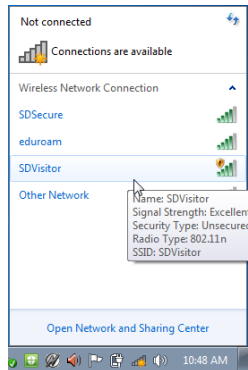

Wireless SDVisitor SMS Setup

1. Right click the wireless icon
2. Click on SDVisitor
3. Open an Internet Web Browser.

4. Click Limited Access – Guests Only

5. You will see Select an authentication method.