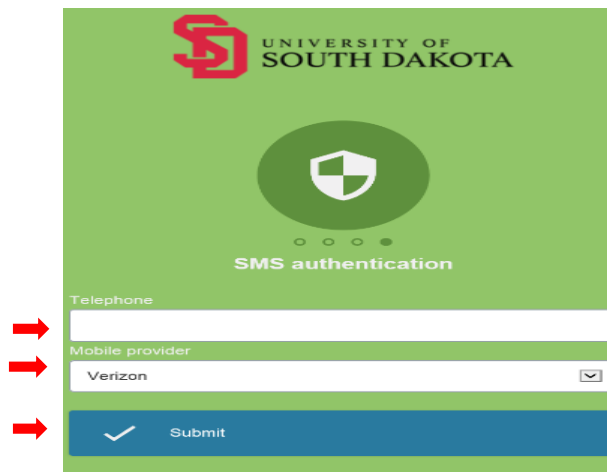

Wireless SDVisitor SMS Setup

1. Right click the wireless icon
2. Click on SDVisitor
3. Open an Internet Web Browser.

4. Click Limited Access – Guests Only

5. You will see Select an authentication method.

6. SMS authentication

7. Click I accept the terms.

8. Enter Telephone number.

9. Choose mobile provider
10. Click Submit

11. Confirm Mobile Phone Number With Pin that is sent to your phone

Once network connectivity is established you will be automatically redirected to your home web page.