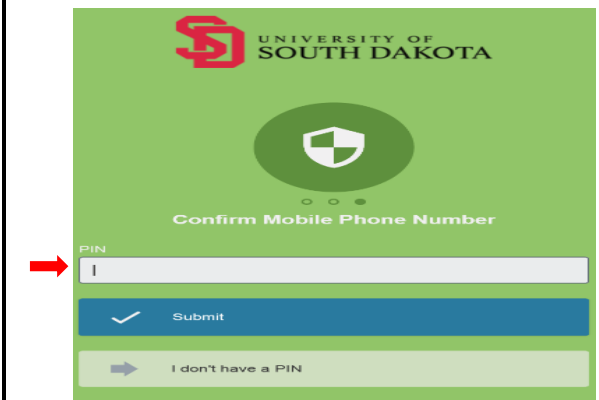

Wireless SDVisitor SMS Setup

1. Right click the wireless icon
2. Click on SDVisitor
3. Open an Internet Web Browser.

4. Click Limited Access – Guests Only

5. You will see Select an authentication method.

6. SMS authentication

7. Click I accept the terms.

8. Enter Telephone number.

9. Choose mobile provider
10. Click Submit

11. Confirm Mobile Phone Number With Pin that is sent to your phone

Once network connectivity is established you will be automatically redirected to your home web page.